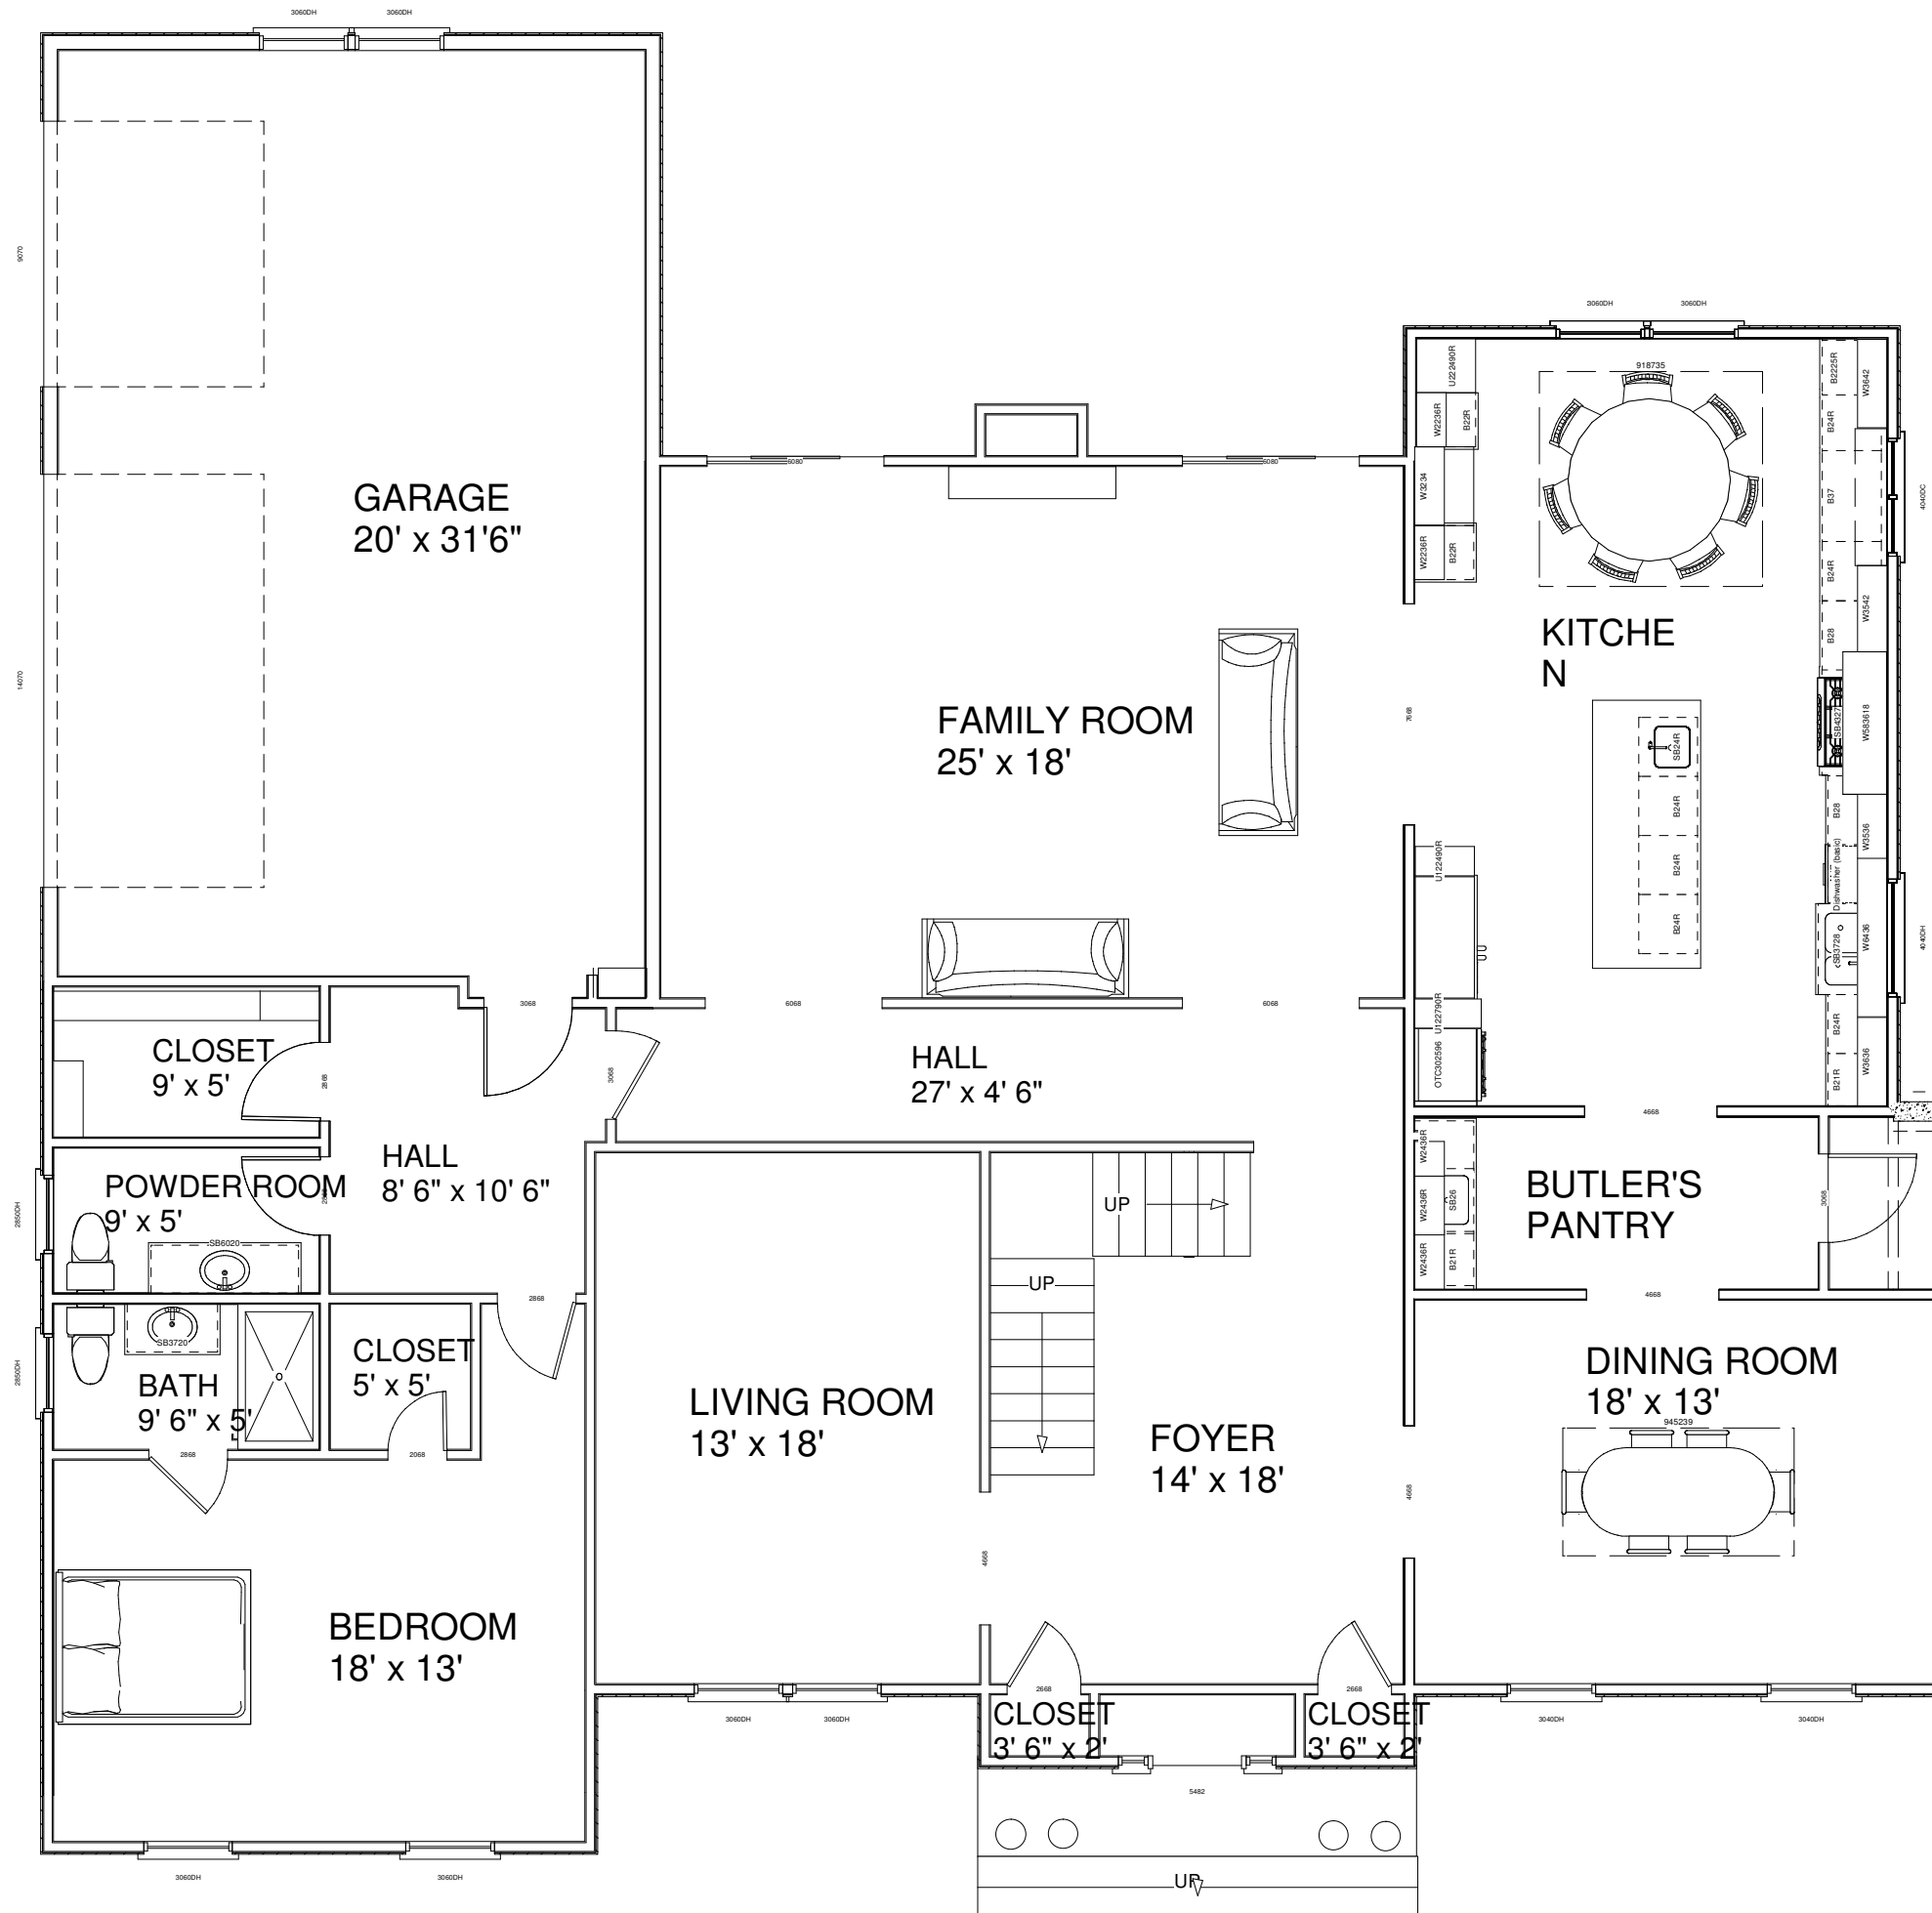

40 SPENSER DRIVE
FIRST FLOOR PLAN

BUILDMENTOR INC.
EMILIE LAFORGE
JUNE 30, 2015